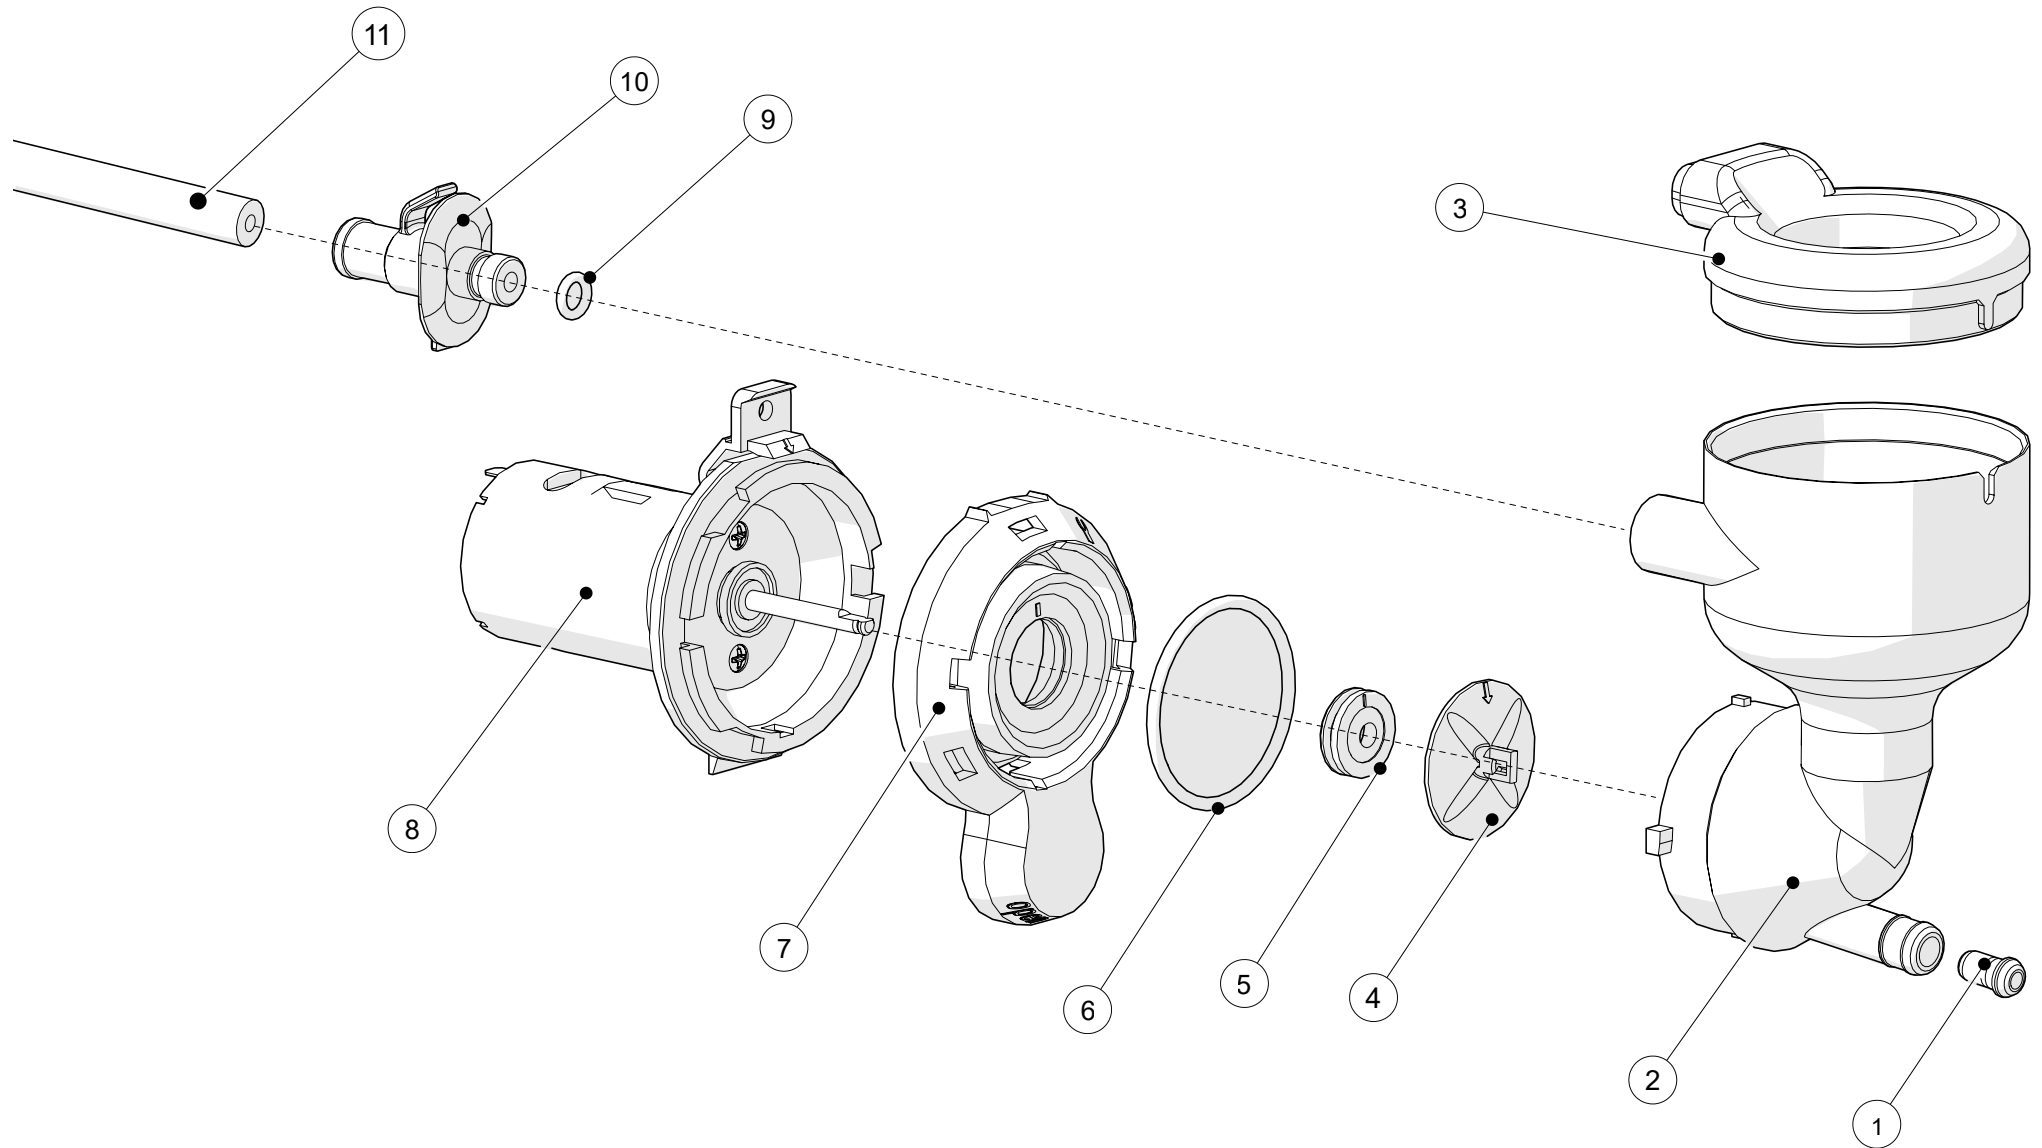

Mixer system

Mixing system

Nr. No.	Code	Omschrijving	Description	Hoev. Qty	Eenh. Unit
1	KS-07940	Uitloop adapter	Outlet adaptor	0/1*	st/pcs
2	KS-07820	Mixer kom	Mixing bowl	1	st/pcs
3	KS-07830	Afzuigring	Suction ring	1	st/pcs
4	KS-07840	Mixer schoep	Mixing paddle	1	st/pcs
5	KS-07850	Asafdichting (los)	Shaft seal (separate)	1	st/pcs
6	KS-04540	O-ring (los)	O-ring (seperate)	1	st/pcs
7	KS-07870	Mixer blokkeerring (incl. afdichtingen)	Mixer locking ring (seals included)	1	st/pcs
8	MR-00510	Mixer motor	Mixer motor	1	st/pcs
9	BR-03591	O-ring waterkoppeling	O-ring watercoupling	1	st/pcs
10	KS-07890	Waterkoppeling	Watercoupling	1	st/pcs
11	SG-00120	Siliconen slang Ø6xØ10	Silicon hose Ø6xØ10	1	st/pcs