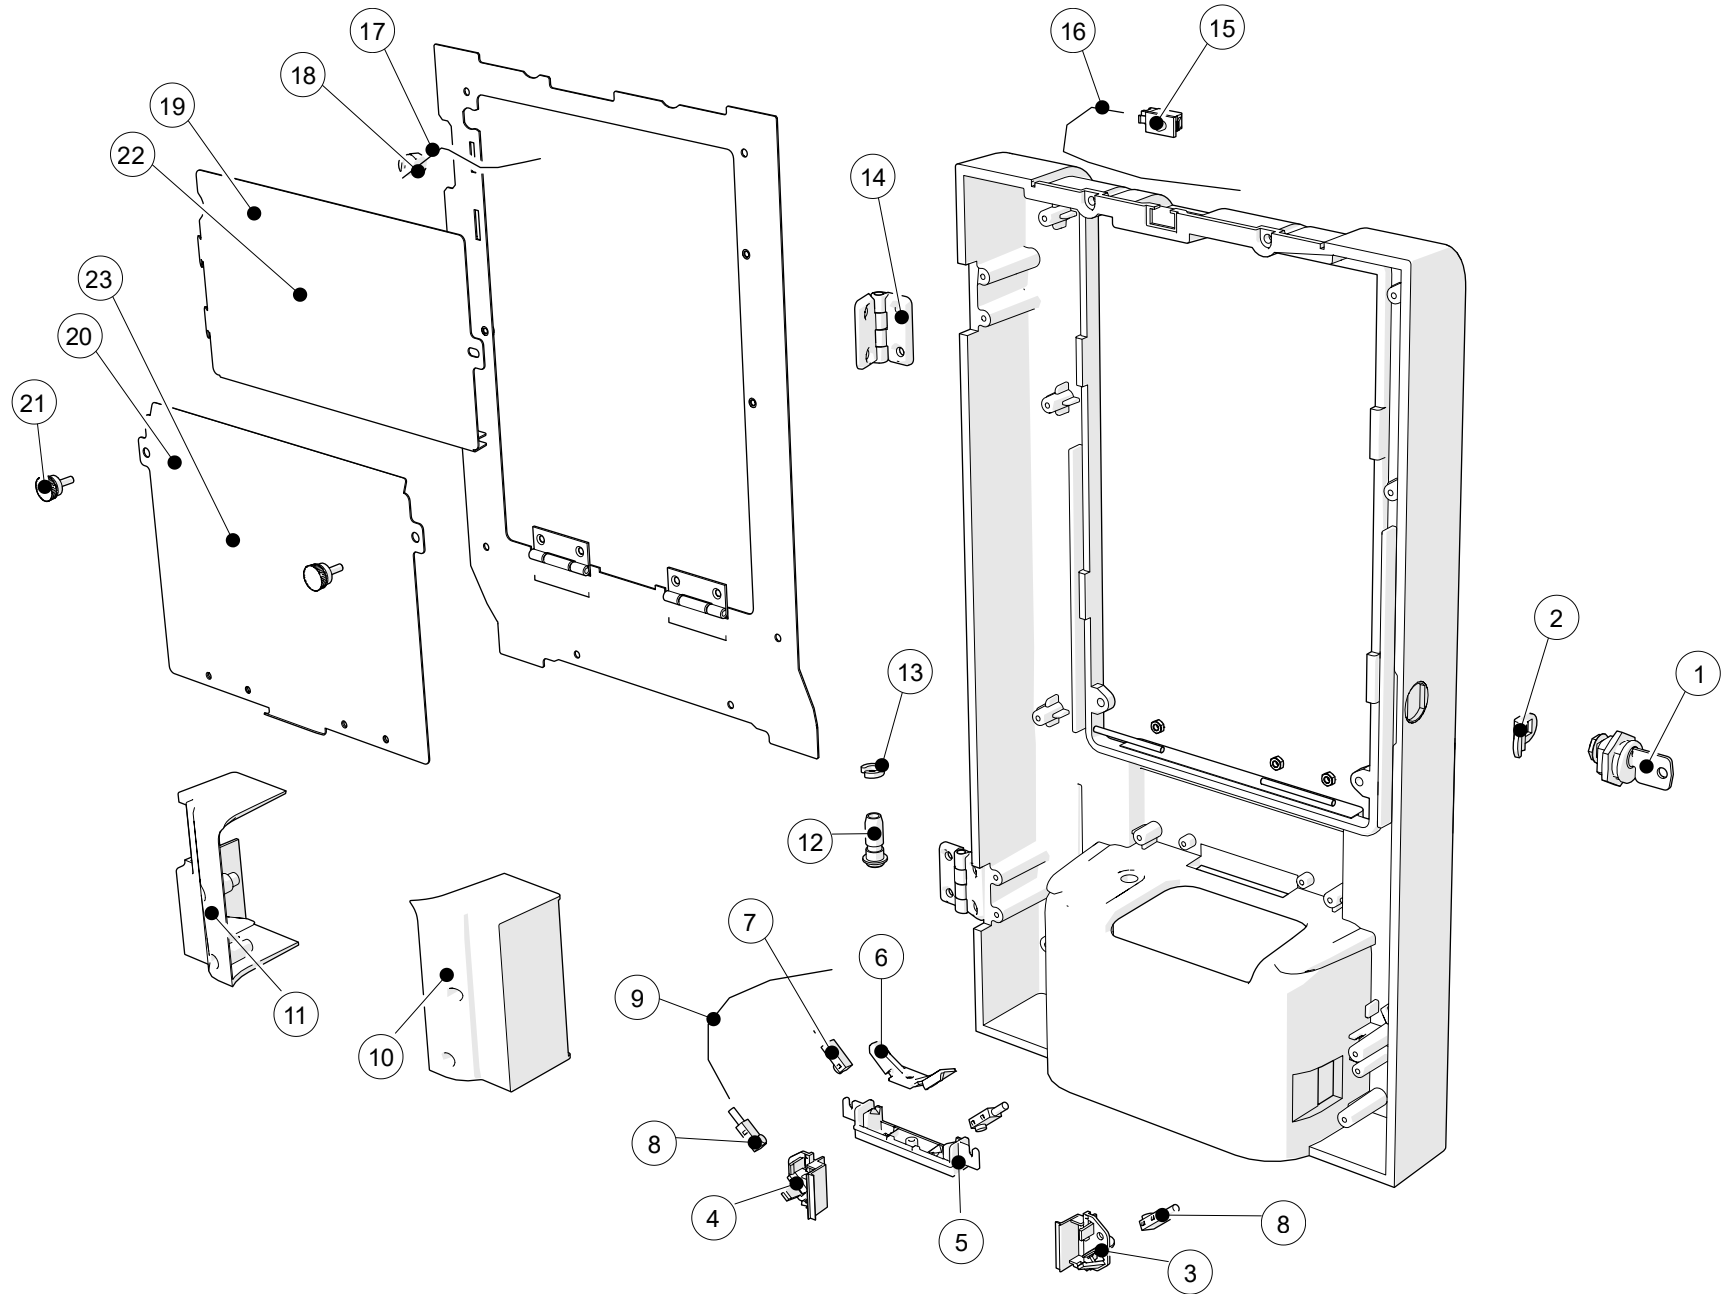

Voordeur binnenzijde

Front door inner side

Nr. No.	Code	Omschrijving	Description	Hoev. Qty	Eenh. Unit
1	HS-00030	Deurslot cylinder met sleutel K123	Door lock cylinder with key K123	1	st/pcs
2	HS-00110	Deurslot lip	Door lock lever	1	st/pcs
3	KS-07740	Bekersensor behuizing links	Cup sensor housing left	1	st/pcs
4	KS-07750	Bekersensor behuizing rechts		1	st/pcs
5	KS-07760	Bekersensor behuizing dubbel	Cup sensor housing double	1	st/pcs
6	KS-07900	Bekersensor klem dubbel	Cup sensor clamp double	1	st/pcs
7	SM-01920	Bekersensor ontvanger	Cup sensor receiver	1	st/pcs
8	SM-01922	Bekersensor zender	Cup sensor emitter	1	st/pcs
9	KB-05180	Kabelboom bekersensoren dubbel	Cable harness cup sensors double	1	st/pcs
10	KS-07770	Deur afdekkap links	Door cover left	1	st/pcs
11	KS-07780	Deur afdekkap rechts	Door cover right	1	st/pcs
12	DW-00730	Heet water uitloop	Hot water outlet	1	st/pcs
13	BM-02250	Fixeerring rood	Fixation clamp red	1	st/pcs
14	HS-00750	Scharnier	Hinge	2	st/pcs
15	SM-02950	Deurschakelaar	Door switch	1	st/pcs
16	KB-05190	Kabel deurschakelaar	Cable door switch	1	st/pcs
17	KB-04611	Datakabel 6p	Data cable 6p	1	st/pcs
18	BM-07800	Trekontlasting displaykabel	Strain relief bush display cable	1	st/pcs
19	PW-16551	Afdekplaat deur elektronica	Cover door electronics	1	st/pcs
20	PW-16561	Toegangsluik deur	Access hatch door	1	st/pcs
21	BM-07810	Handmoer	Manual nut	2	st/pcs
22	TP-05061	Instructiesticker 1 MBS01	Instruction sticker 1 MBS01	1	st/pcs
23	TP-05071	Instructiesticker 2 MBS01	Instruction sticker 2 MBS01	1	st/pcs